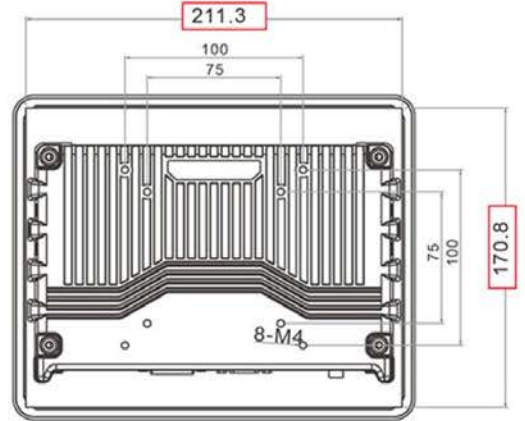

7" Touch Monitor

8" Touch Monitor

Back view

10.1" Touch Monitor

10.4" Touch Monitor